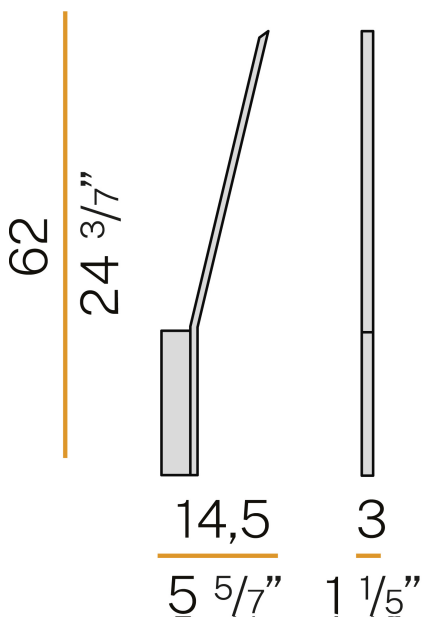

### Data sheet

CODE	A07222.000.0401
SYSTEM POWER CONSUMPTION	13W
EFFICACY	80.46lm/W
LIGHT SOURCE	LED
COLOUR TEMPERATURE	3000K Ra>90
LIGHT DISTRIBUTION	diffused
POWER SUPPLY	220-240V AC
FREQUENCY	50/60Hz
ELECTRICAL CONFIGURATION	ON-OFF
DRIVER	integrated included
NOMINAL LUMINOUS FLUX	1366lm
LUMEN OUTPUT	1046lm
EFFICIENCY	76.6%
WEIGHT	1,02 Kg
PROTECTION DEGREE	IP20
COLOUR TOLLERANCES	SDCM 3
PACKING DIMENSIONS (CM)	10,0 x 84,5 x 7,0

### Technical drawing